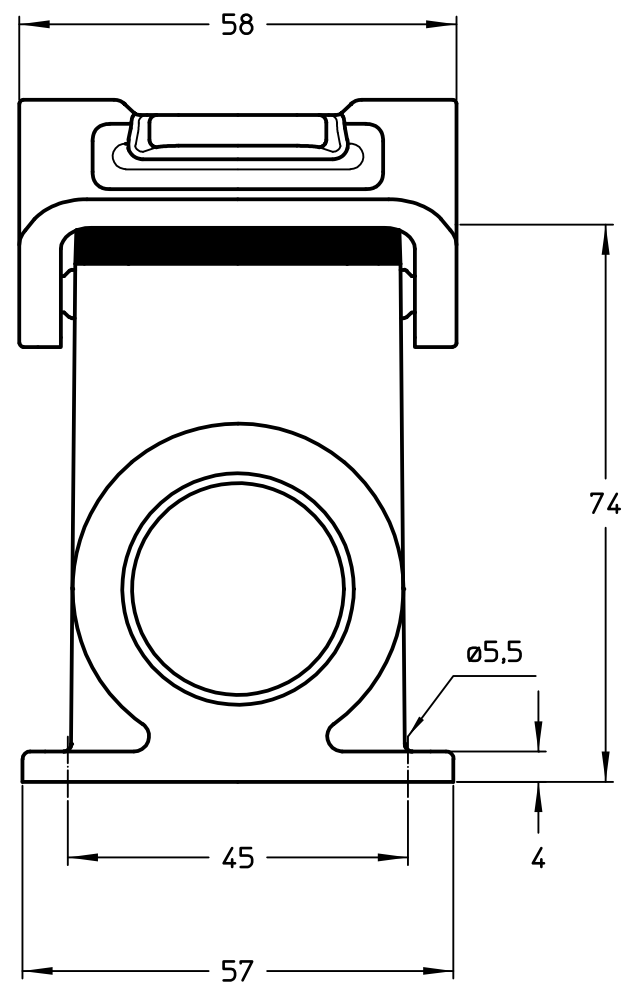

Diritti riservati All rights reserved

Dimensions  
in mm

Simplified representation with dimensions without tolerance

Original Size A4

MLAP 24.232

Date 01/03/22

surface mounting housing, size "104.27", 2x M32 side entries,

Sign. G. Renna

with 2 IL-BRID levers

Scale  
1:1