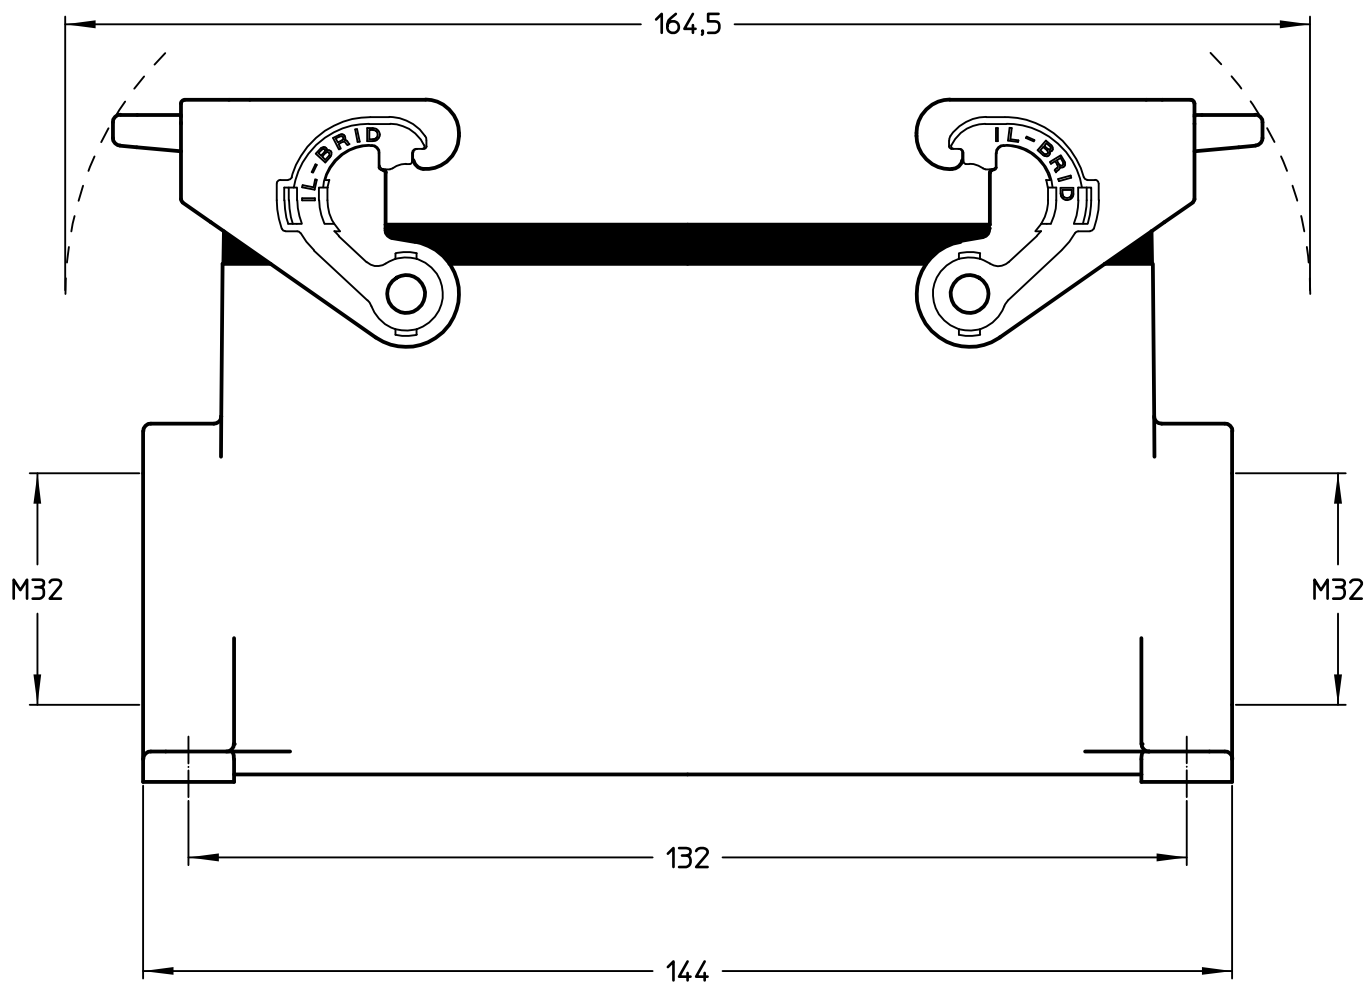

Diritti riservati All rights reserved

Dimensions  
in mm

Simplified representation with dimensions without tolerance

Original Size A4

MLAP 24.232

Date 01/03/22

surface mounting housing, size "104.27", 2x M32 side entries,

Sign. G. Renna

with 2 IL-BRID levers

Scale  
1:1