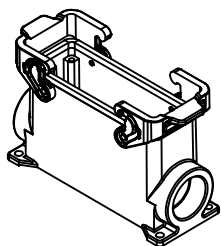

Diritti riservati All rights reserved

Dimensions  
in mm

Simplified representation with dimensions without tolerance

Original Size A4

MLAP 24.232

Date 01/03/22

surface mounting housing, size "104.27", 2x M32 side entries,

Sign. G. Renna

with 2 IL-BRID levers

Scale  
1:1